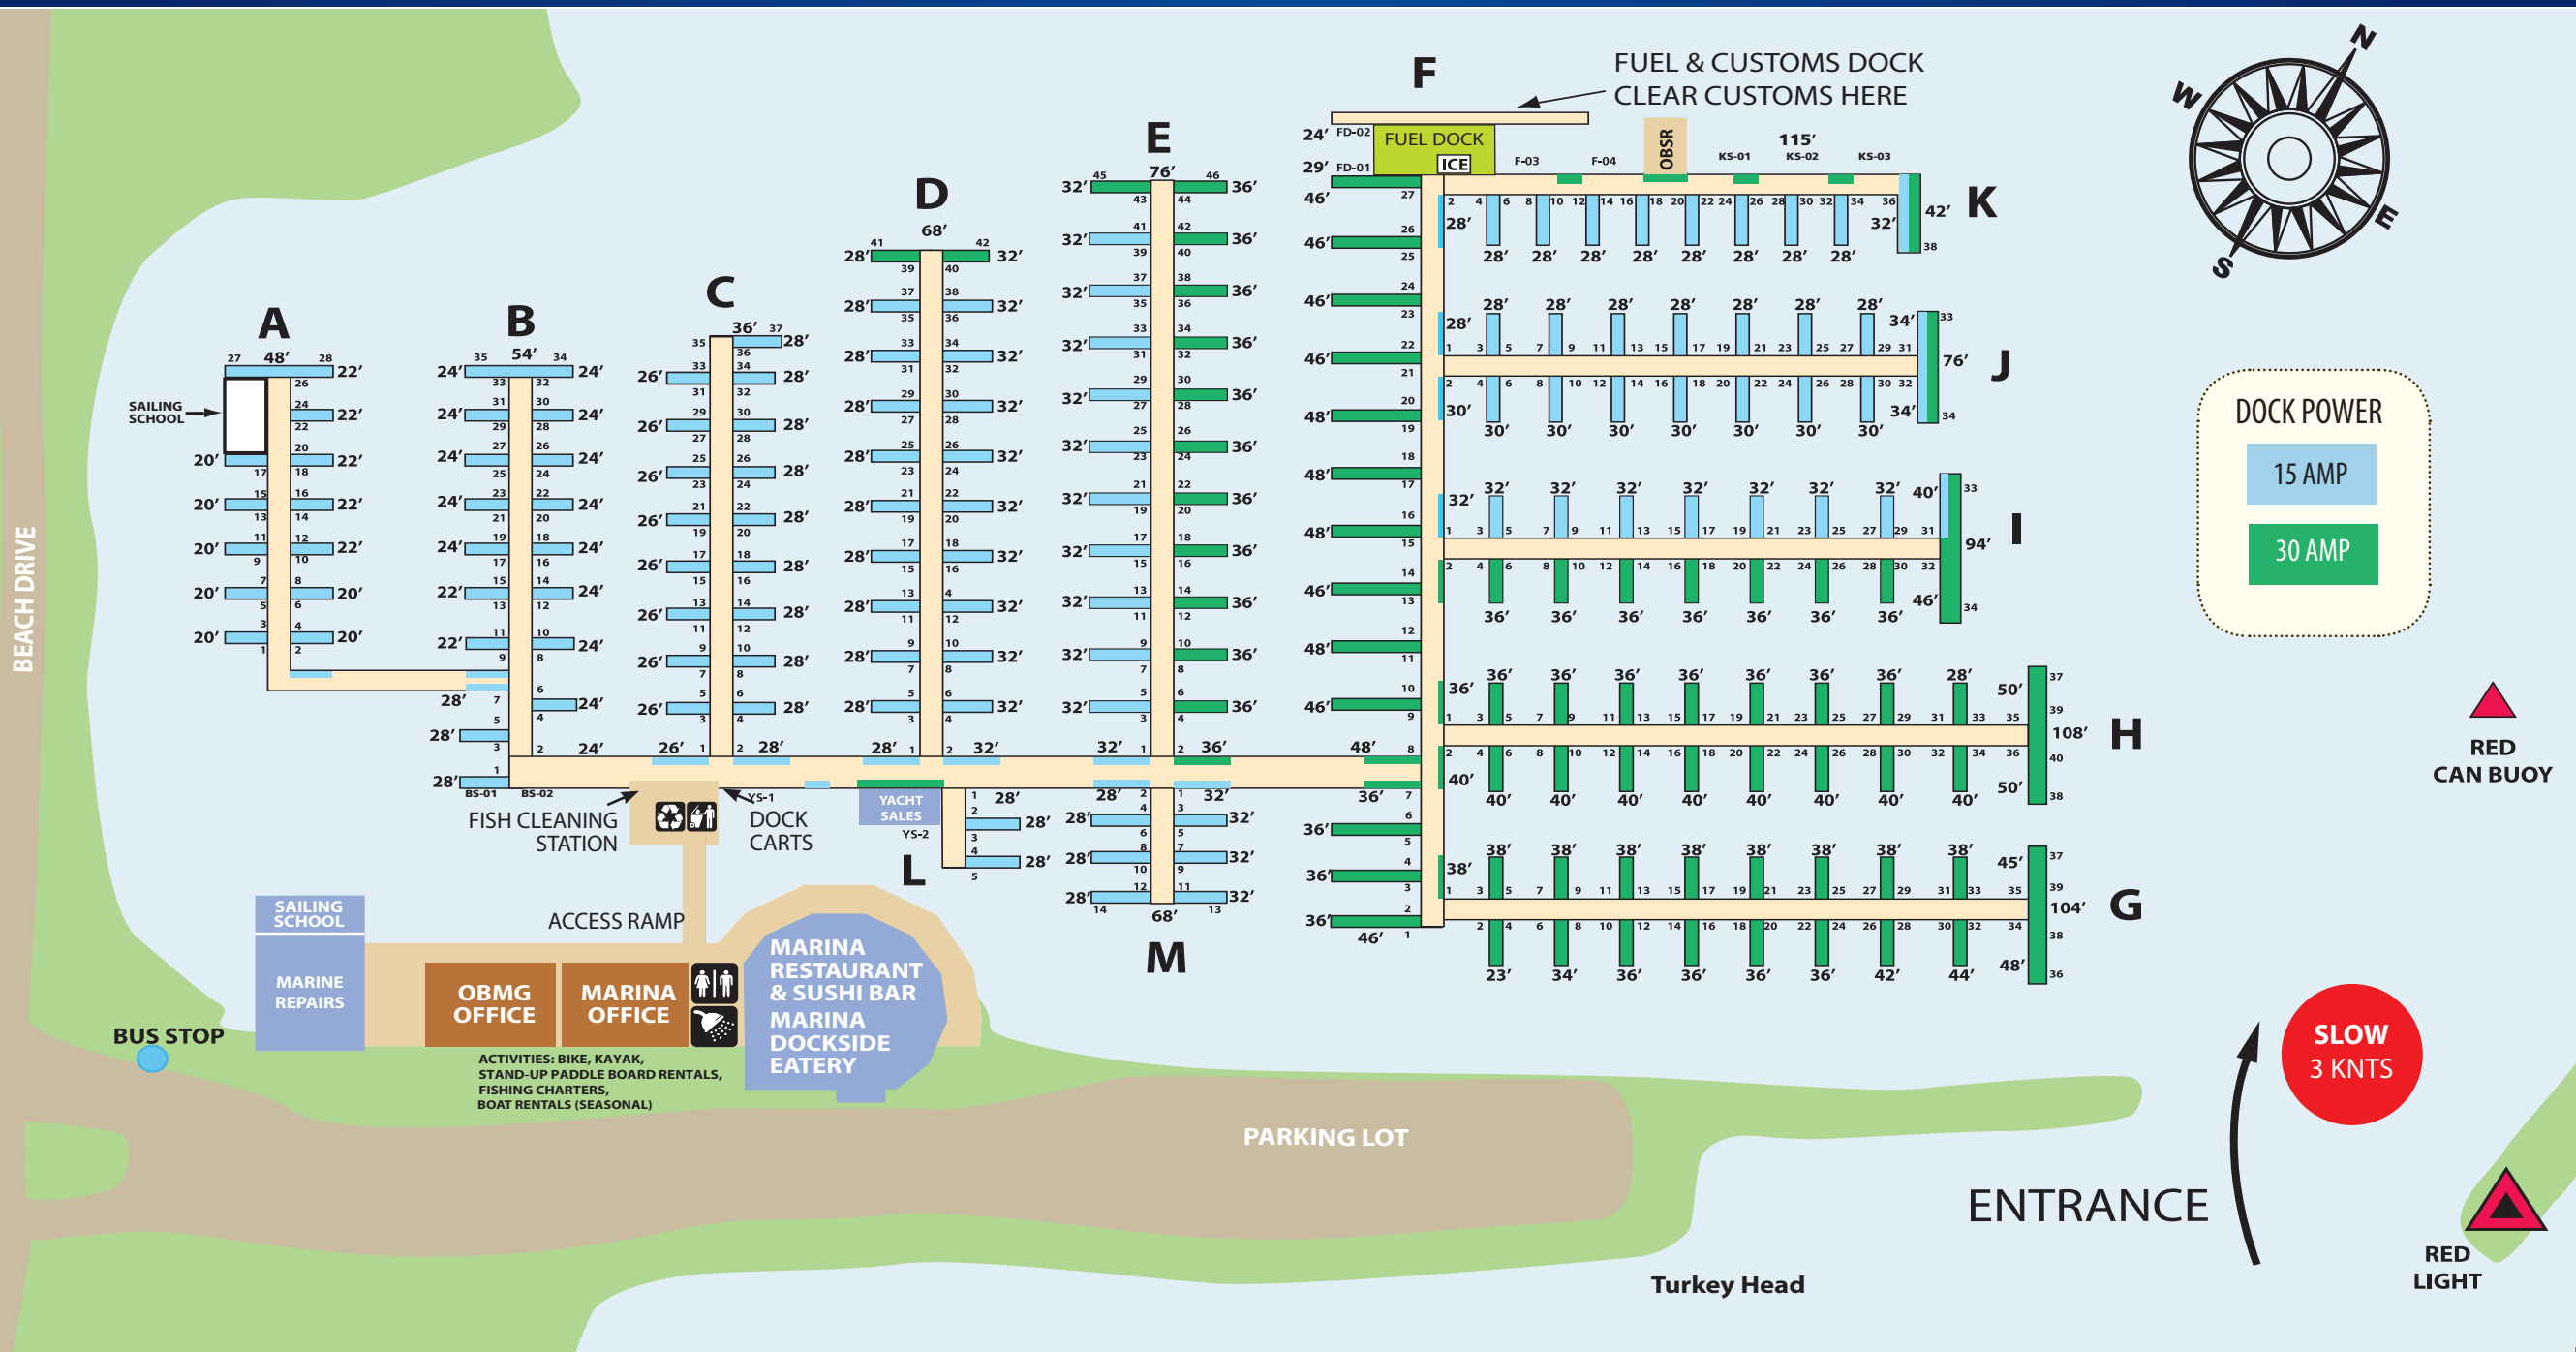

# OAK BAY MARINA

VICTORIA • BC

vhf 66A

1327 Beach Drive, Victoria, BC V8S 2N4 p 250 598 3369

e obm@obmg.com w oakbaymarina.com f t i SWIFT HARBOUR

**DOCK POWER**

- 15 AMP
- 30 AMP

RED CAN BUOY

SLOW 3 KNTS

RED LIGHT

ENTRANCE

Turkey Head

PARKING LOT

ACTIVITIES: BIKE, KAYAK, STAND-UP PADDLE BOARD RENTALS, FISHING CHARTERS, BOAT RENTALS (SEASONAL)

MARINA RESTAURANT & SUSHI BAR  
MARINA DOCKSIDE EATERY

MARINA OFFICE

OBMG OFFICE

SAILING SCHOOL

MARINE REPAIRS

BUS STOP

FISH CLEANING STATION

DOCK CARTS

YACHT SALES

FUEL & CUSTOMS DOCK  
CLEAR CUSTOMS HERE

BEACH DRIVE